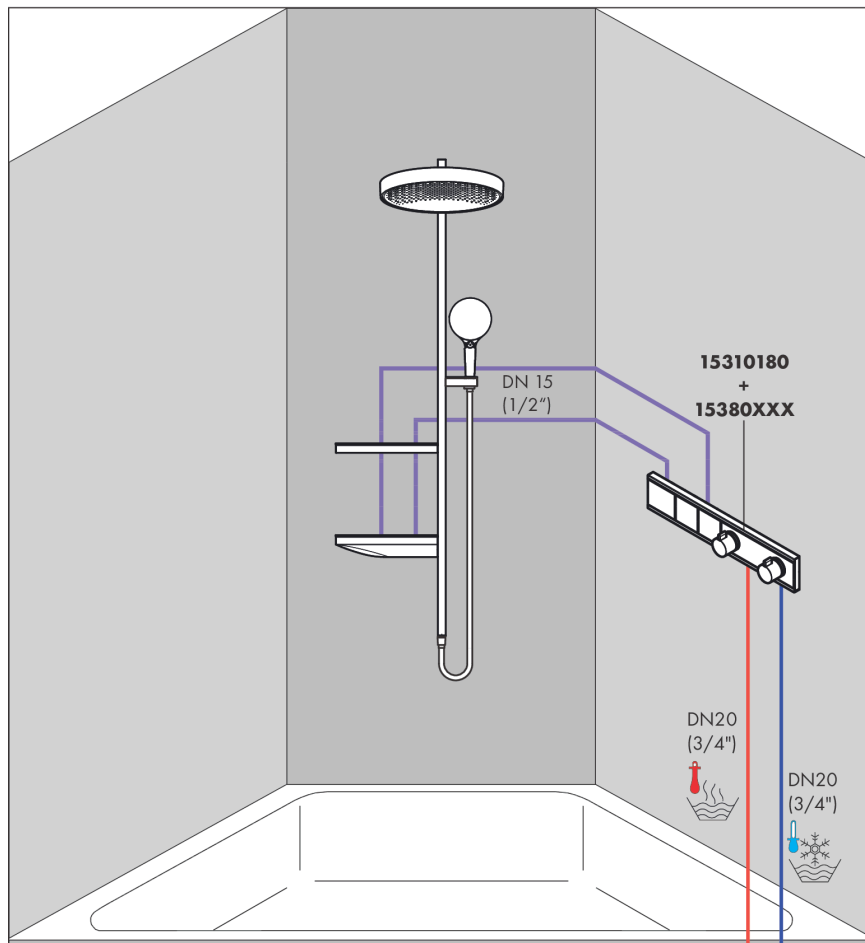

Rainfinity
Showerpipe 360 1jet for concealed installation
Surfaces: **Matt White**   Article Number: **26842700**

Installation examples