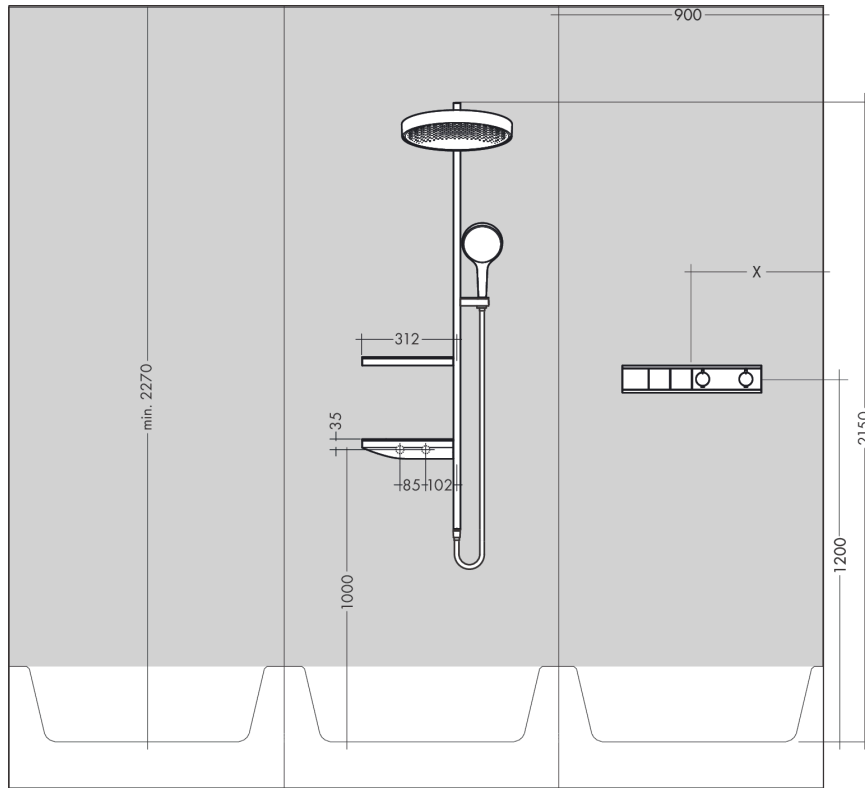

Rainfinity
Showerpipe 360 1jet for concealed installation
Surfaces: **Matt White**   Article Number: **26842700**

Installation examples