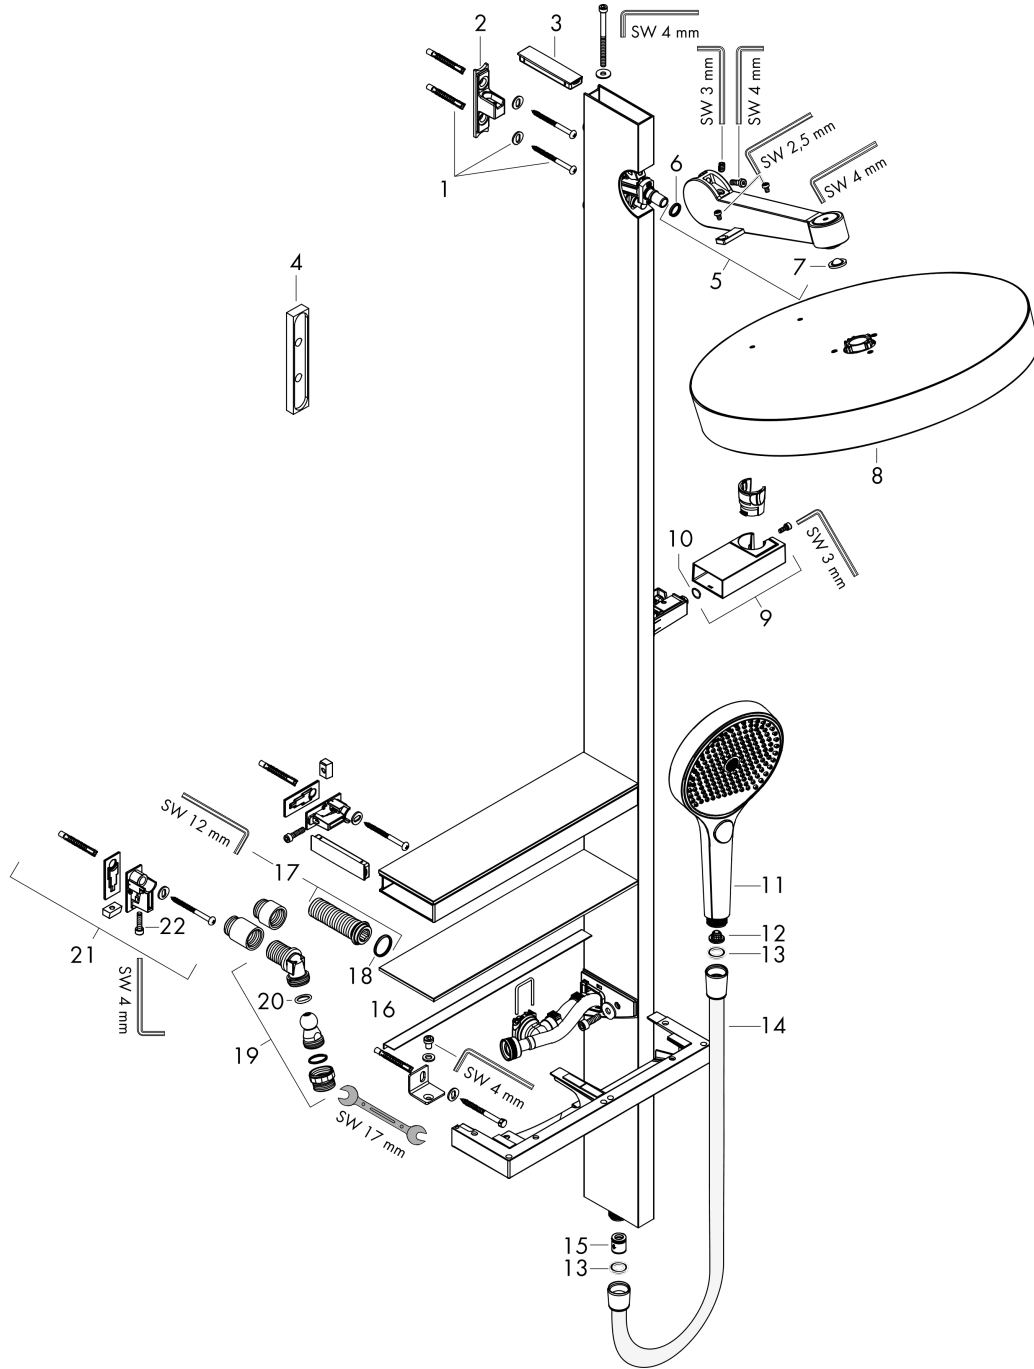

Rainfinity

Showerpipe 360 1jet for concealed installation

Surfaces: **Matt White** Article Number: **26842700**

Description

product features

- consists of: overhead shower, hand shower, shower holder, shower hose, 2 glass shelves, shower bar
- overhead shower Rainfinity 360 1jet
- shower head size overhead shower: 360 mm
- spray type overhead shower: PowderRain
- spray disc surface: graphite
- spray type hand shower: MonoRain, PowderRain, Intense PowderRain
- shower holder inclination angle can be adjusted continously
- shower arm vertically inclinable by 10-30°
- shelf made of safety glass
- surface of the shelf at colour variant -000 = mirror glass, at colour variant -700 = graphite colour, satined
- requires a mixer for 2 functions
- maximum flow rate at 3 bar: 19,6 l/min
- minimum flow pressure: 2,4 bar
- operating pressure: min. 2,4 bar/max. 6 bar
- mounting type: exposed installation
- bar width: 22 mm
- isolated water conduction
- water connection: in the lower shelf, covert
- connection dimension: DN15
- connection thread G ½

Exploded Drawing

Year of production: >10/19

Rainfinity

Showerpipe 360 1jet for concealed installation

Surfaces: **Matt White** Article Number: **26842700**

Spare part list

Year of production: >10/19

Pos.	Description	Article Number	Price	PU
1	mounting set	96179000	-	1
2	support element	93787000	-	1
3	cover	93516700	-	1
4	tile-matching-disk 7 mm	93773000	-	1
5	shower arm	93788700	-	1
6	O-ring 11x2	98127000	-	1
7	filter packing	93774000	-	1
8	head shower	93789700	-	1
9	shower holder	93790700	-	1
10	O-ring 9x1	98213000	-	1
11	handshower	26864700	-	1
12	filter	92672000	-	1
13	seal	98058000	-	1
14	shower hose Isiflex'B 1,60 m	28276700	-	1
15	set of non return valves DW 15	94074000	-	1
16	shelf	93791460	-	1
17	connecting thread G½	93793000	-	1
18	O-ring 18x2,2	98401000	-	1
19	hose connection angel	93792000	-	1
20	O-ring 13x2,5	98428000	-	1
21	support cpl.	93515000	-	1
22	set of screws	96525000	-	1
a	-	26840180	-	1