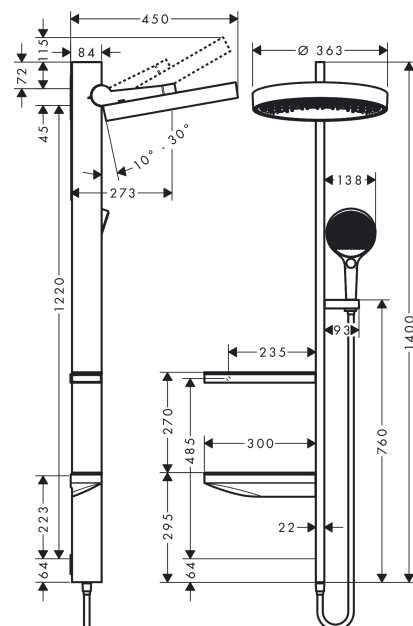

Rainfinity

Showerpipe 360 1jet for concealed installation

Surfaces: **Matt White** Article Number: **26842700**

Description

product features

- consists of: overhead shower, hand shower, shower holder, shower hose, 2 glass shelves, shower bar
- overhead shower Rainfinity 360 1jet
- shower head size overhead shower: 360 mm
- spray type overhead shower: PowderRain
- spray disc surface: graphite
- spray type hand shower: MonoRain, PowderRain, Intense PowderRain
- shower holder inclination angle can be adjusted continously
- shower arm vertically inclinable by 10-30°
- shelf made of safety glass
- surface of the shelf at colour variant -000 = mirror glass, at colour variant -700 = graphite colour, satined
- requires a mixer for 2 functions
- maximum flow rate at 3 bar: 19,6 l/min
- minimum flow pressure: 2,4 bar
- operating pressure: min. 2,4 bar/max. 6 bar
- mounting type: exposed installation
- bar width: 22 mm
- isolated water conduction
- water connection: in the lower shelf, covert
- connection dimension: DN15
- connection thread G ½

Technology

Design awards

reddot award 2019
best of the best

Product image

Scale drawing

Rainfinity
Showerpipe 360 1jet for concealed installation
 Surfaces: **Matt White** Article Number: **26842700**

Flowchart