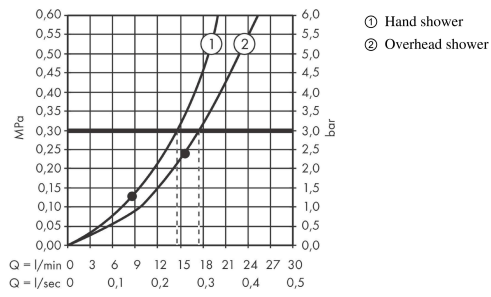

Rainfinity

Showerpipe 360 1jet for concealed installation

Surfaces: **Matt White** Article Number: **26842700**

Description

product features

- consists of: overhead shower, hand shower, shower holder, shower hose, 2 glass shelves, shower bar
- overhead shower Rainfinity 360 1jet
- shower head size overhead shower: 360 mm
- spray type overhead shower: PowderRain
- spray disc surface: graphite
- spray type hand shower: MonoRain, PowderRain, Intense PowderRain
- shower holder inclination angle can be adjusted continously
- shower arm vertically inclinable by 10-30°
- shelf made of safety glass
- surface of the shelf at colour variant -000 = mirror glass, at colour variant -700 = graphite colour, satined
- requires a mixer for 2 functions
- maximum flow rate at 3 bar: 19,6 l/min
- minimum flow pressure: 2,4 bar
- operating pressure: min. 2,4 bar/max. 6 bar
- mounting type: exposed installation
- bar width: 22 mm
- isolated water conduction
- water connection: in the lower shelf, covert
- connection dimension: DN15
- connection thread G ½

Technology

Design awards

reddot award 2019
best of the best

Product image

Scale drawing

Rainfinity
Showerpipe 360 1jet for concealed installation
 Surfaces: **Matt White** Article Number: **26842700**

Flowchart